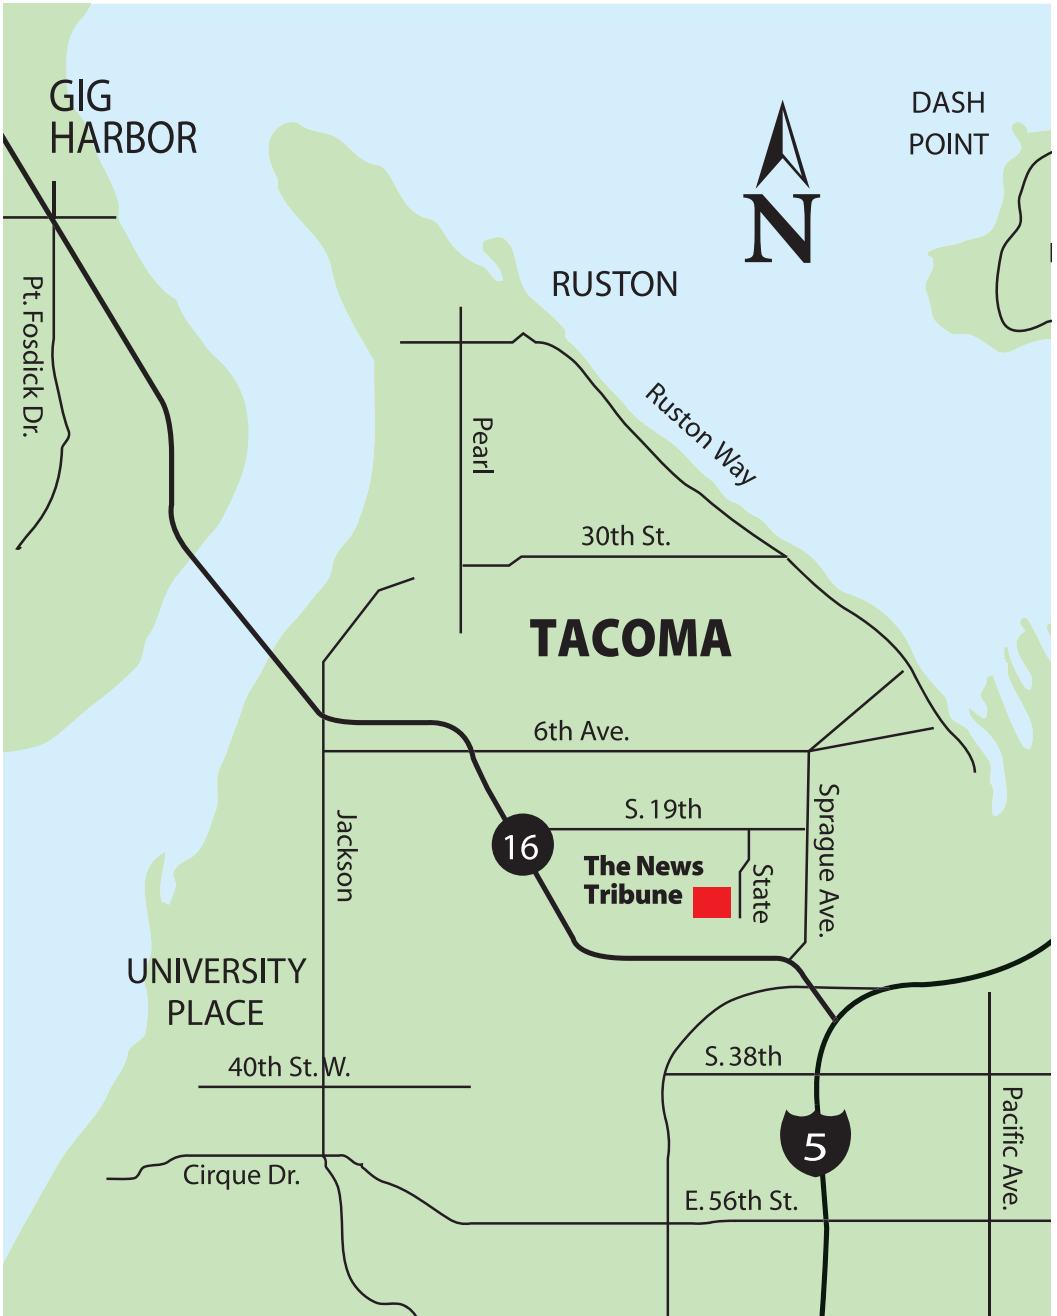

# DIRECTIONS TO THE NEWS TRIBUNE

**DRIVING DIRECTIONS:** From I-5, take Gig Harbor/Bremerton exit to Hwy. 16. Cross overpass and take immediate exit right to Sprague Ave. Drive north on Sprague to first traffic light at So. 19th St. Turn left onto So. 19th. Go two blocks west to traffic light, turn left onto Trafton. Trafton becomes State Street about half way between So. 19th and the The News Tribune building, which is just ahead on your right.